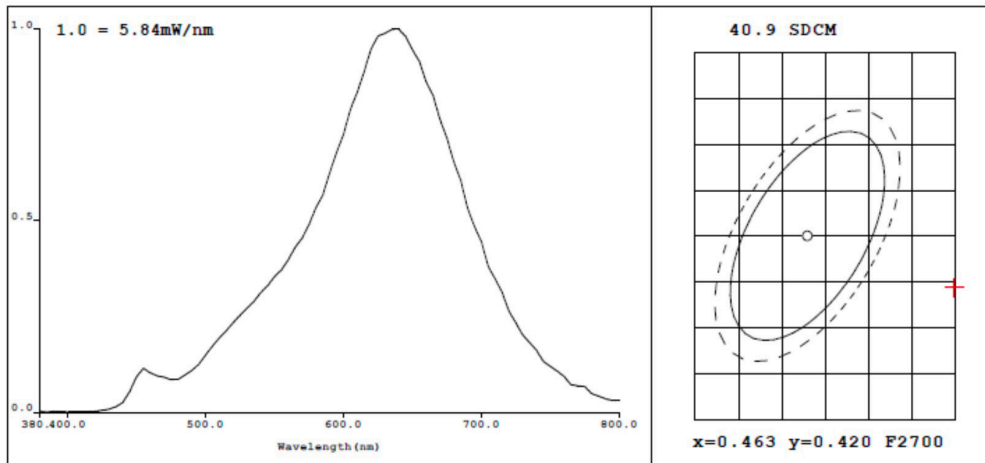

INTUITIVE *VIKIT 60*

VIKIT 60 SPECIFICATION

Product Name	INTUITIVE <i>VIKIT 60</i>
Finish	Gold
Model	4W
Size	Ø60x105mm
Voltage/Hz	220-240V 50/60Hz
Color	2000K
Lumen(lm)	150lm
CRI	CRI>90
IP rate	IP20
Beam Angle	360°
Protocol	Bluetooth Sigmesh

Spectrum Test Report

Color Parameters:

Chromaticity Coordinate:	x =0.5222 y= 0.4143/u'= 0.3015 v'= 0.5383
CCT	2044K (duv=1.15-04)
Dominant Wavelength:	Ld =588.5m Purity=81.1%
Color Ratio:	R=34.1% G=64.4% B=1.5%
Peak Wavelength:	Lp= 640nm FWHM= 117.2nm
Render Index(CRI):	Ra=97.3 Ra'=96.3
	R1 =96 R2 =99 R3 =99 R4 =96
	R5 =96 R6 =97 R7 =91 R8 =84
	R9 =67 R10=97 R11=99 R12=92
	R13=97 R14=99 R15=91

Photo Parameters:

Flux	194.81 lm
Efficiency	48.52 lm/W
Fe	824.4 mW

Electrical Parameters:

Voltage:	230.4 V
Current:	0.02707 A
Power:	4.015 W
Power Factor:	0.644

LEVEL: OUT WHITE: OUT

Status: Interval: 5.0nm Ip= 1436 (G=6, D=52)