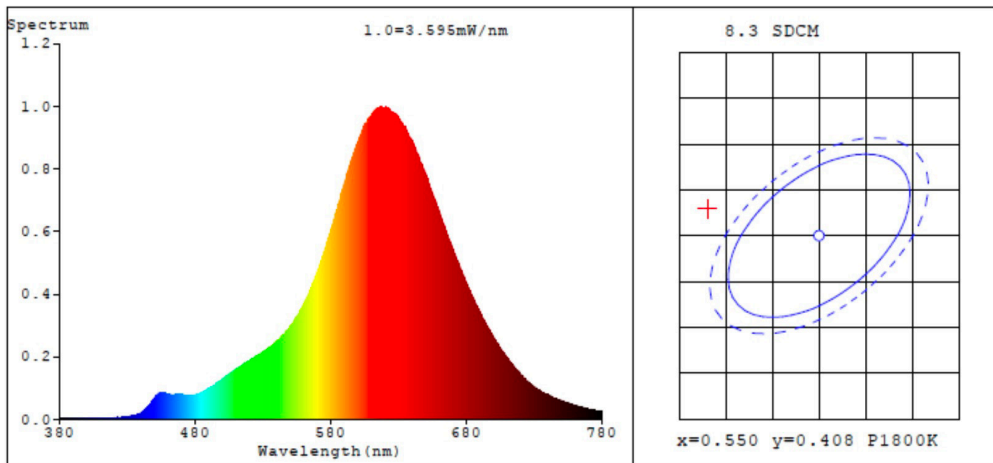

INTUITIVE *CAGE OVAL ONE*

CAGE OVAL ONE SPECIFICATION

| | |
|--------------|--------------------------------|
| Product Name | INTUITIVE CAGE OVAL ONE |
| Finish | Black/Gold |
| Model | 3.5W |
| Size | Ø110x160 |
| Voltage/Hz | 220-240V 50/60Hz |
| Color | 1800K |
| Lumen(lm) | 120lm |
| CRI | CRI>80 |
| IP rate | IP20 |
| Beam Angle | 330° |
| Protocol | Bluetooth Sigmesh |

Spectrum Test Report

Color Parameters:

| | |
|--------------------------|---|
| Chromaticity Coordinate: | x= 0.5379 y= 0.4110/u'= 0.3139 V'= 0.5395 |
| CCT | 1897K(Duv=-0.0001) |
| Dominant Wavelength: | Ld =589.9nm Purity= 84.8% |
| Color Ratio: | R=35.5% G=63.3% B=1.3% |
| Peak Wavelength: | Lp= 617.6nm FWHM= 101.3nm |
| Render Index(CRI): | Ra= 81.4 AvgR= 78.4 R1 =81 R2=95 R3 =89 R4 =78 R5 =82 R6 =97 R7 =77 R8 =53 R9 =12 R10=90 R11=80 R12=92 R13=84 R14=95 R15=71 |

Photo Parameters:

| | |
|------------|------------|
| Flux | 120.2 lm |
| Efficiency | 35.07 lm/W |
| Fe | 440.4 mW |

Electrical Parameters:

| | |
|---------------|-----------|
| Voltage: | 230.38 V |
| Current: | 0.03063 A |
| Power: | 3.428 W |
| Power Factor: | 0.4859 |

LEVEL: OUT WHITE: OUT

Status: Integral T= 609 ms Ip= 51747 (79%)