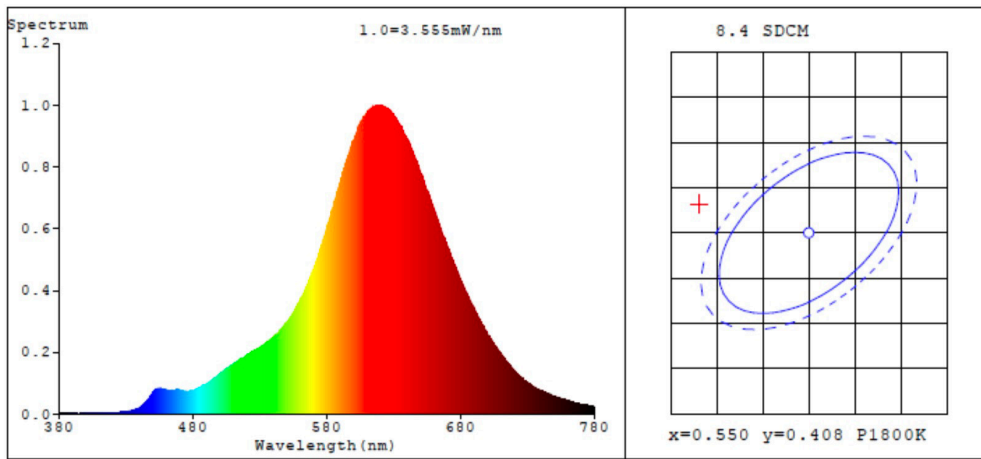

INTUITIVE *CAGE BOWL ONE*

CAGE BOWL ONE SPECIFICATION

Product Name	INTUITIVE <i>CAGE BOWL ONE</i>
Finish	Black/Gold
Model	3.5W
Size	Ø125x150
Voltage/Hz	220-240V 50/60Hz
Color	1800K
Lumen(lm)	120lm
CRI	CRI>80
IP rate	IP20
Beam Angle	330°
Protocol	Bluetooth Sigmesh

Spectrum Test Report

Color Parameters:

Chromaticity Coordinate:	x= 0.5380 y= 0.4112/u'=0.3138 V'= 0.5396
CCT	1898K(Duv= -0.0000)
Dominant Wavelength:	Ld= 589.9nm Purity= 84.9%
Color Ratio:	R= 35.5% G= 63.3% B= 1.3%
Peak Wavelength:	Lp= 620.5nm FWHM= 101.1nm
Render Index(CRI):	Ra= 81.6 AvgR= 78.6
	R1 =81 R2 =95 R3 =89 R4 =78 R5=82 R6 =97 R7 =77 R8=53 R9 =12 R10=91 R11=81 R12=92 R13=84 R14=95 R15=72

Photo Parameters:

Flux	119.1 lm
Efficiency	34.90 lm/W
Fe	435.7 mW

Electrical Parameters:

Voltage:	230.40 V
Current:	0.03024 A
Power:	3.412 W
Power Factor:	0.4897

LEVEL: OUT WHITE: OUT

Status: Integral T= 609 ms Ip= 51292 (78%)