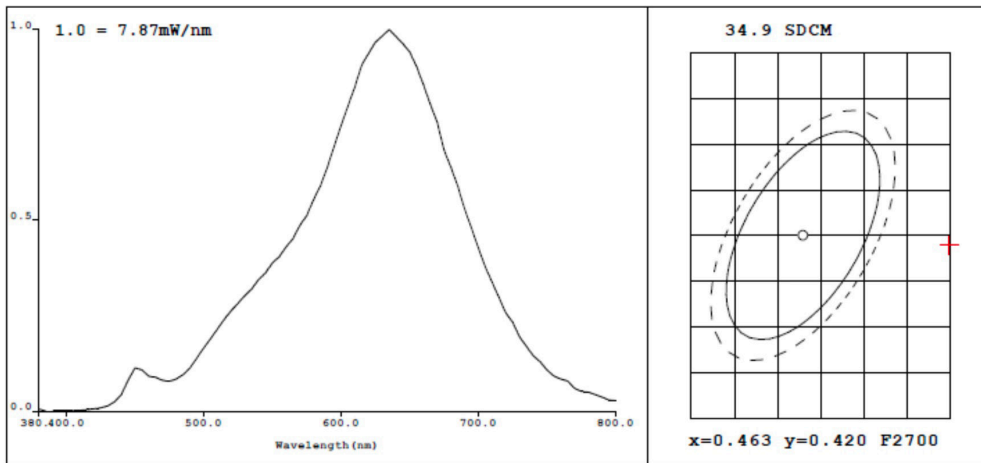

INTUITIVE *CIVANO 125*

CIVANO 125 SPECIFICATION

Product Name	INTUITIVE <i>CIVANO 125</i>
Finish	Gold
Model	5W
Size	Ø125x178mm
Voltage/Hz	220-240V 50/60Hz
Color	2000K
Lumen(lm)	200lm
CRI	CRI>90
IP rate	IP20
Beam Angle	360°
Protocol	Bluetooth Sigmesh

Spectrum Test Report

Color Parameters:

Chromaticity Coordinate:	x=0.5151	y=0.4189/u'=0.2945
	v'=0.5389	
CCT	2136K (duv=1.28e-03)	
Dominant Wavelength:	Ld =587.4m	Purity=80.4%
Color Ratio:	R=32.7%	G=65.8% B=1.5%
Peak Wavelength:	Lp= 635nm	FWHM= 120.3nm
Render Index(CRI):	Ra=95.0	Ra'=93.3
	R1 =96	R2 =98 R3 =98 R4 =97
	R5 =96	R6 =99 R7 =93 R8 =84
	R9 =67	R10=94 R11=99 R12=93
	R13=96	R14=97 R15=90

Photo Parameters:

Flux	274.55 lm
Efficiency	55.97 lm/W
Fe	1.123 W

Electrical Parameters:

Voltage:	230.4 V
Current:	0.03213 A
Power:	4.906 W
Power Factor:	0.663

LEVEL: OUT WHITE: OUT

Status: Interval: 5.0nm Ip= 1945(G=6,D=53)